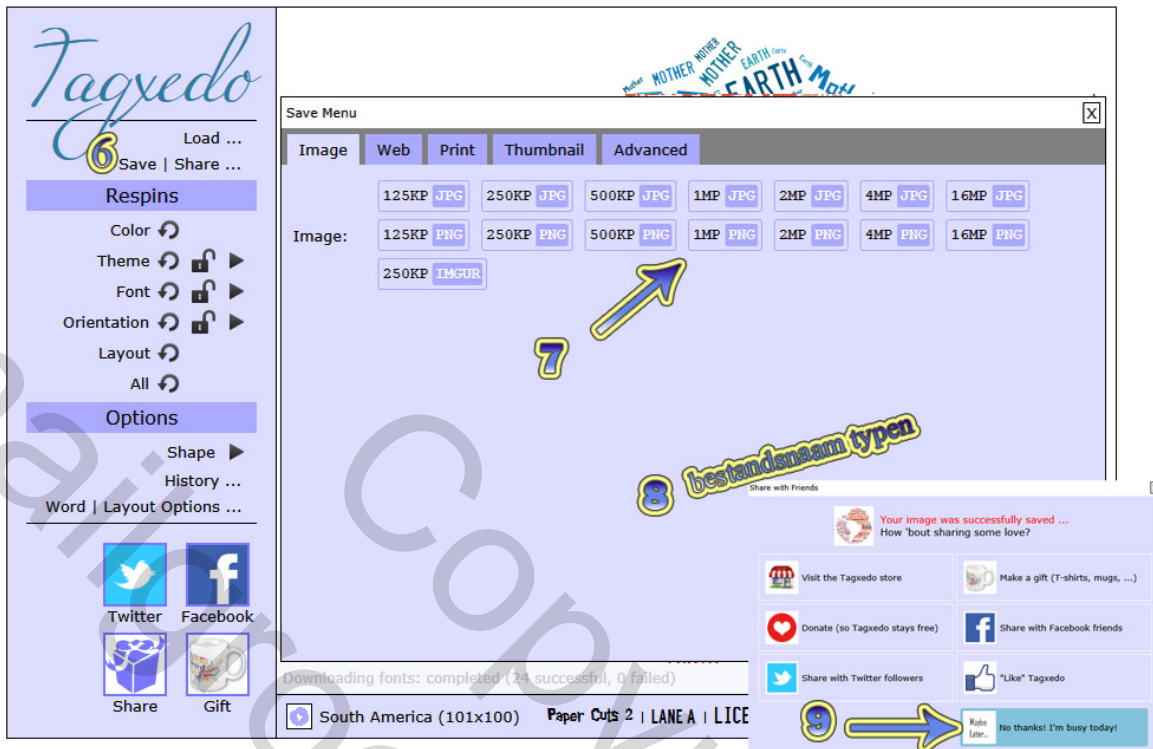

Als toevoeging op de uitstekende uitleg van pensionate om het voor iedereen gemakkelijk te maken om te gebruiken heb ik nog 2 printscreens gemaakt om het geheel als png op te slaan met transparante achtergrond. Als je dit bestand dan in photoshop opent, dan kan de buitenste rand eraf geknipt worden met snijgereedschap en kan er van alles mee gedaan worden en eventueel als tube worden opgeslagen voor later gebruik, ik heb snel even een voorbeeld gemaakt; voor deze heb ik dus de instelling achtergrond op 0%, toen heb ik bij Theme gekozen voor de bovenste optie Black on White en er een soort masker van gemaakt; geopend in photoshop; de laag een verloop gegeven en een paar textuurlagen erboven gezet met uitknipmasker, overvloeimodus Overlay. In plaats van zwart op wit kan natuurlijk ook een van de andere kleurthema's gekozen worden, dan is het een gekleurde afbeelding op transparante achtergrond